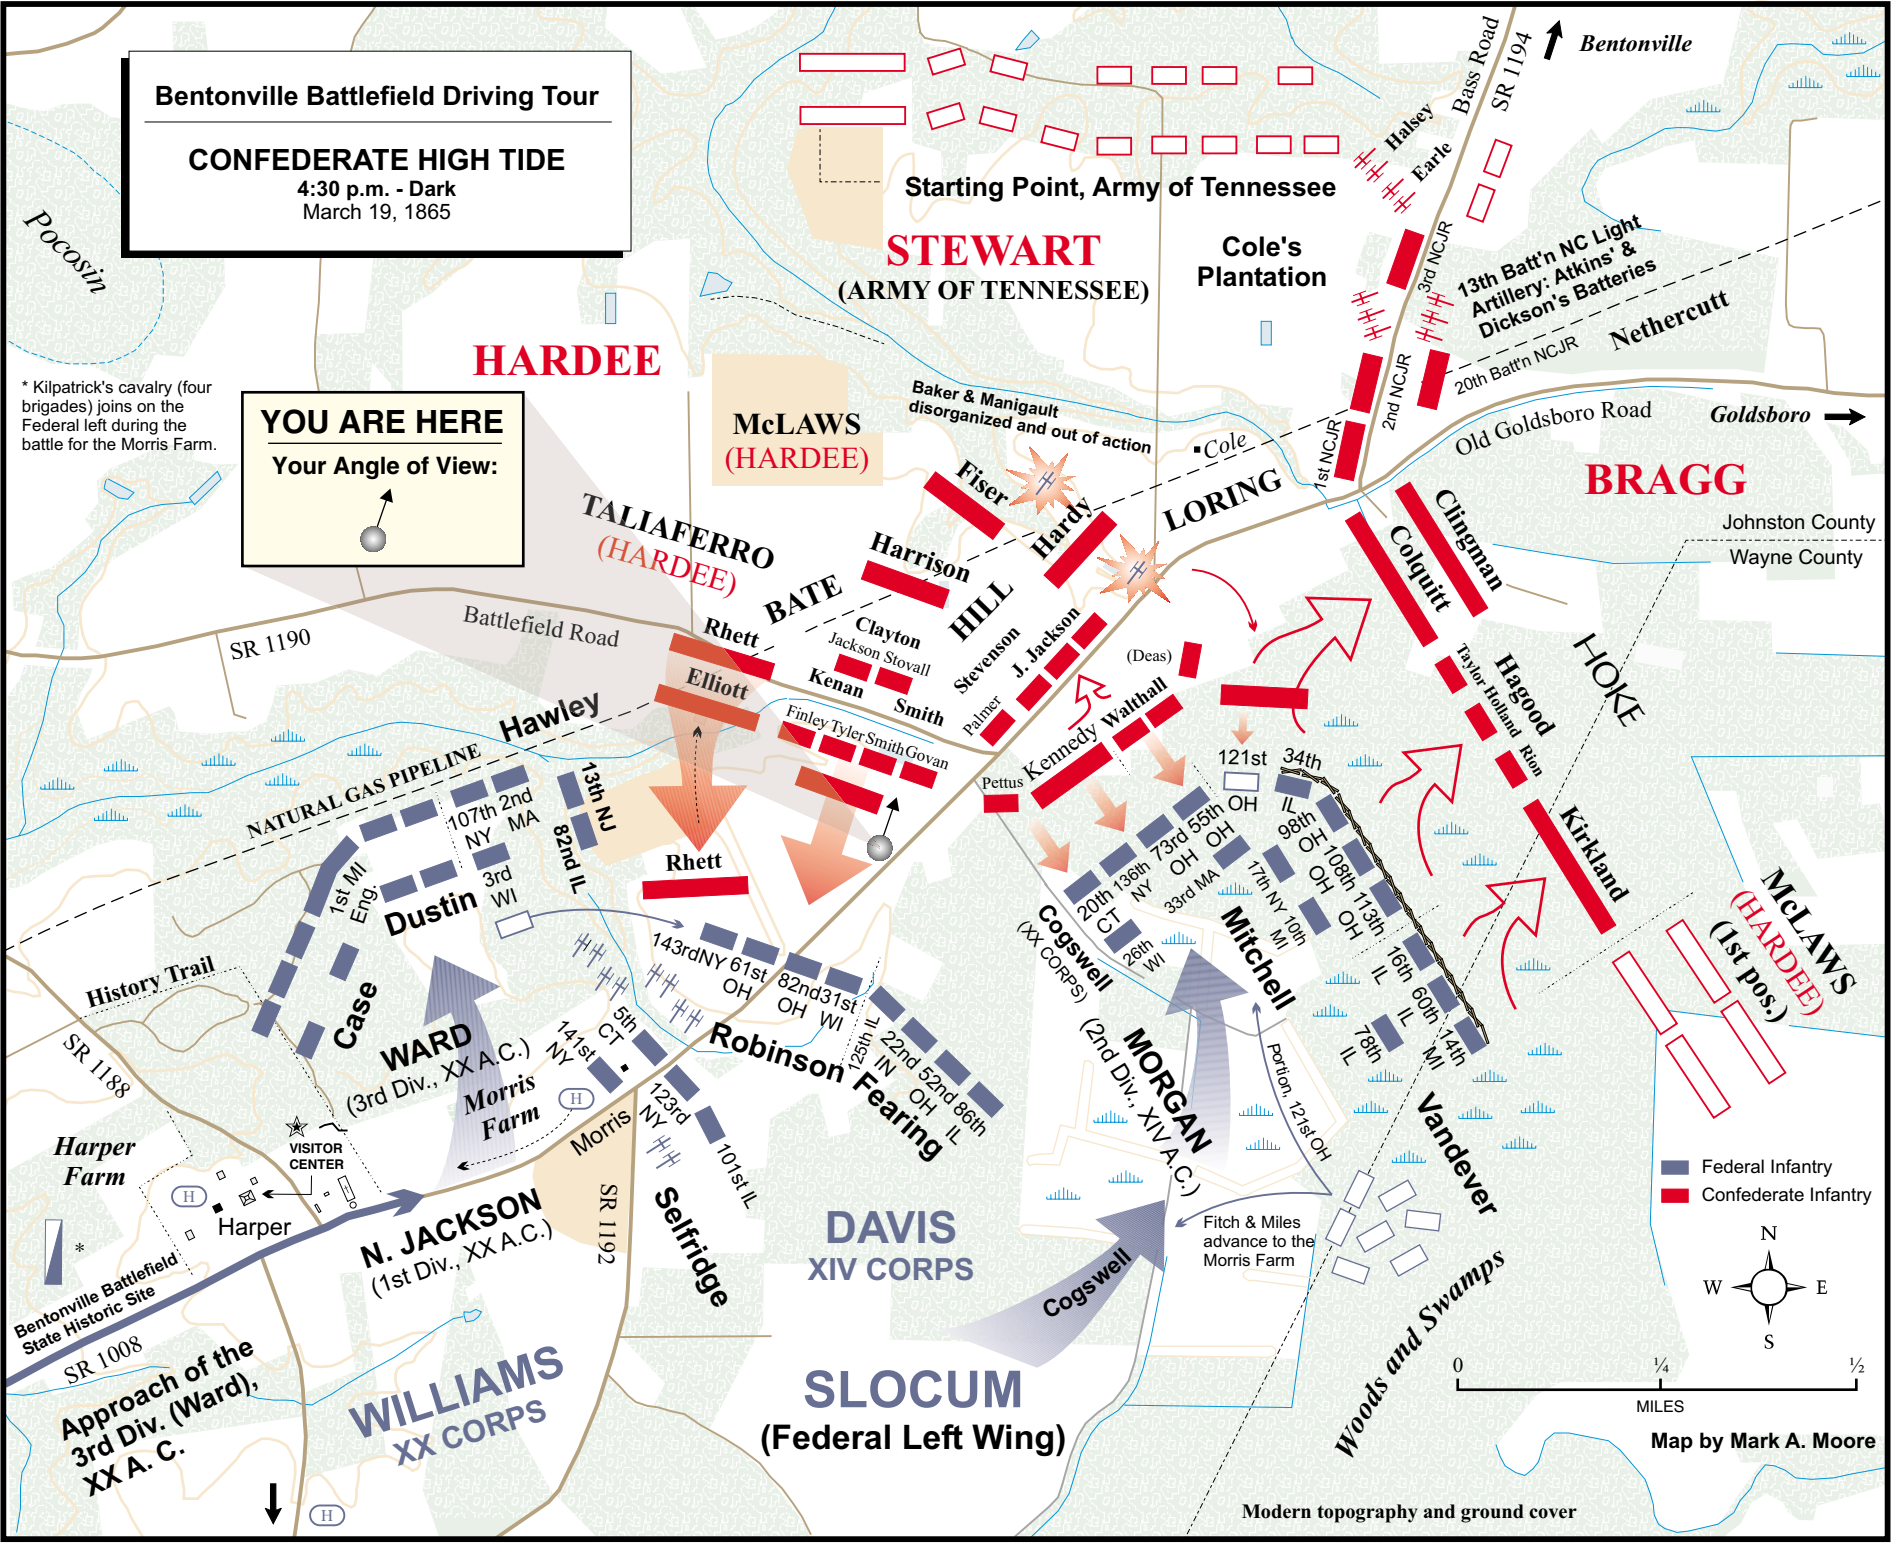

# Bentonville Battlefield Driving Tour

## CONFEDERATE HIGH TIDE

4:30 p.m. - Dark  
March 19, 1865

### YOU ARE HERE

Your Angle of View:

\* Kilpatrick's cavalry (four brigades) joins on the Federal left during the battle for the Morris Farm.

■ Federal Infantry  
■ Confederate Infantry

0 1/4 1/2  
MILES

Map by Mark A. Moore

Modern topography and ground cover