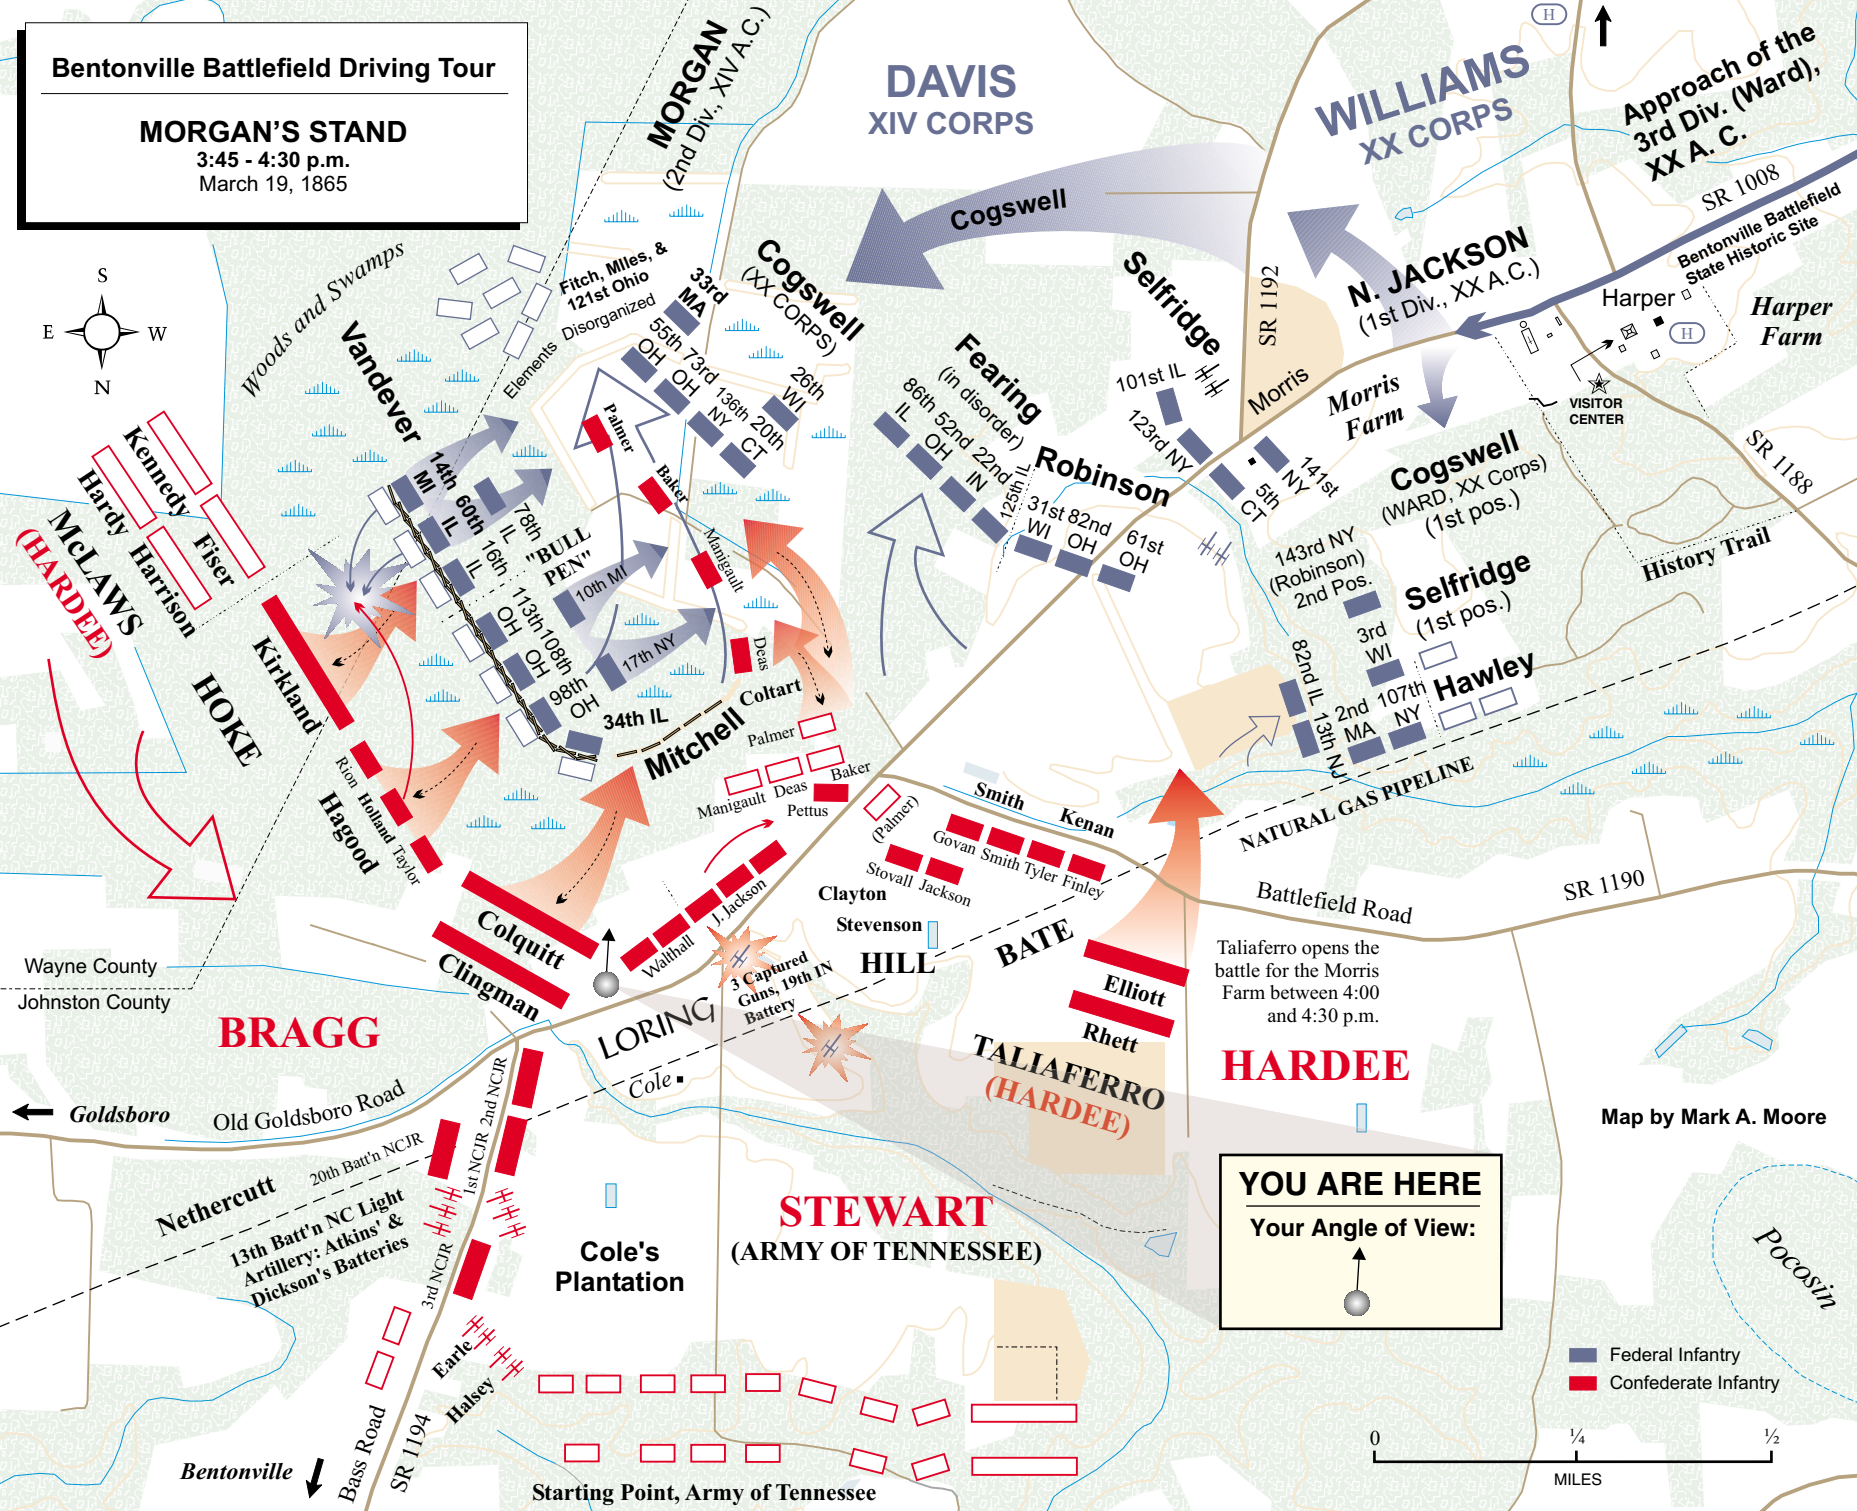

Bentonville Battlefield Driving Tour

MORGAN'S STAND

3:45 - 4:30 p.m.
March 19, 1865

Wayne County
Johnston County

Goldsboro
Old Goldsboro Road

Bentonville
Bass Road
SR 1194

Taliaferro opens the battle for the Morris Farm between 4:00 and 4:30 p.m.

YOU ARE HERE
Your Angle of View:

Map by Mark A. Moore

Legend:
■ Federal Infantry
■ Confederate Infantry

Scale:
0 1/4 1/2
MILES

Pocosin