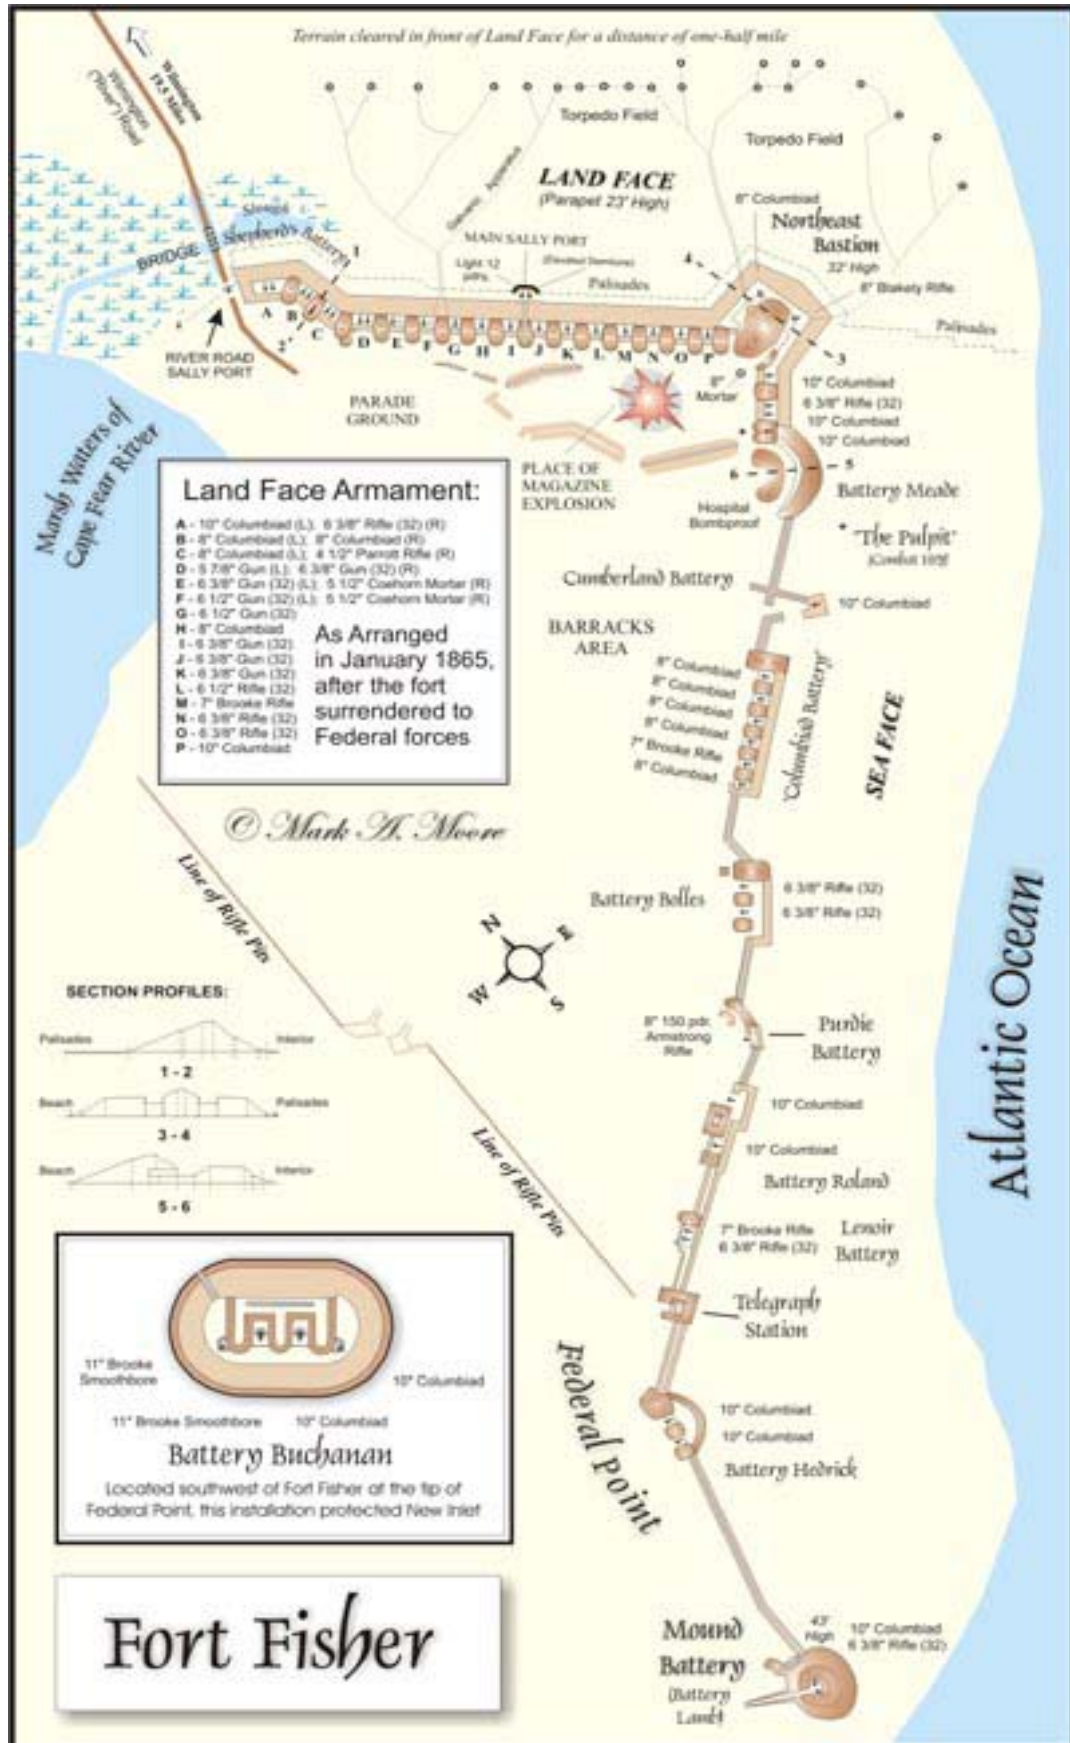

Maps adapted by Mark A. Moore, from his book *The Wilmington Campaign and the Battles for Fort Fisher*. Savas: Mason City, Ia.: 1999.

Appendix B Historical Maps of Fort Fisher & Surrounding Areas

Figure 1: Federal Blockade of the Southern Coast

Maps adapted by Mark A. Moore, from his book *The Wilmington Campaign and the Battles for Fort Fisher*. Savas: Mason City, Ia.: 1999.

Figure 2: Fort Fisher, 1865

Maps adapted by Mark A. Moore, from his book *The Wilmington Campaign and the Battles for Fort Fisher*. Savas: Mason City, Ia.: 1999.

Figure 3: The Cape Fear River Defense System