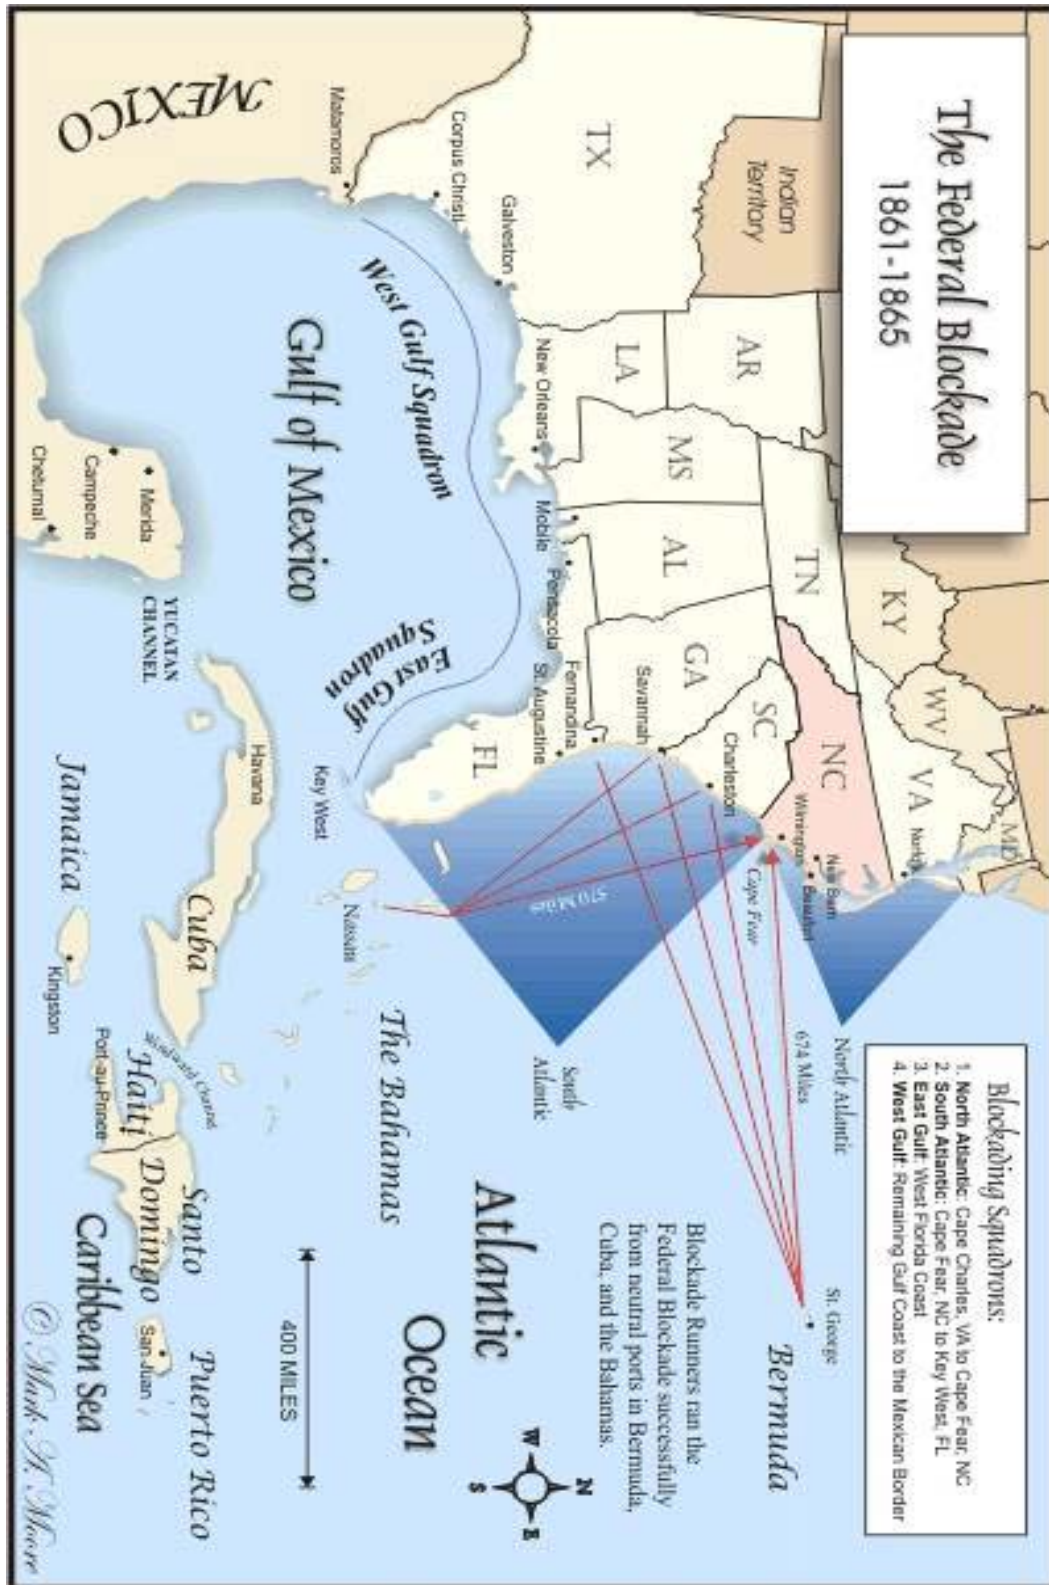

Maps adapted by Mark A. Moore, from his book *The Wilmington Campaign and the Battles for Fort Fisher*. Savas: Mason City, Ia.: 1999.

Appendix B Historical Maps of Fort Fisher & Surrounding Areas

Figure 1: Federal Blockade of the Southern Coast

Maps adapted by Mark A. Moore, from his book *The Wilmington Campaign and the Battles for Fort Fisher*. Savas: Mason City, Ia.: 1999.

Figure 2: Fort Fisher, 1865

Maps adapted by Mark A. Moore, from his book *The Wilmington Campaign and the Battles for Fort Fisher*. Savas: Mason City, Ia.: 1999.

Figure 3: The Cape Fear River Defense System