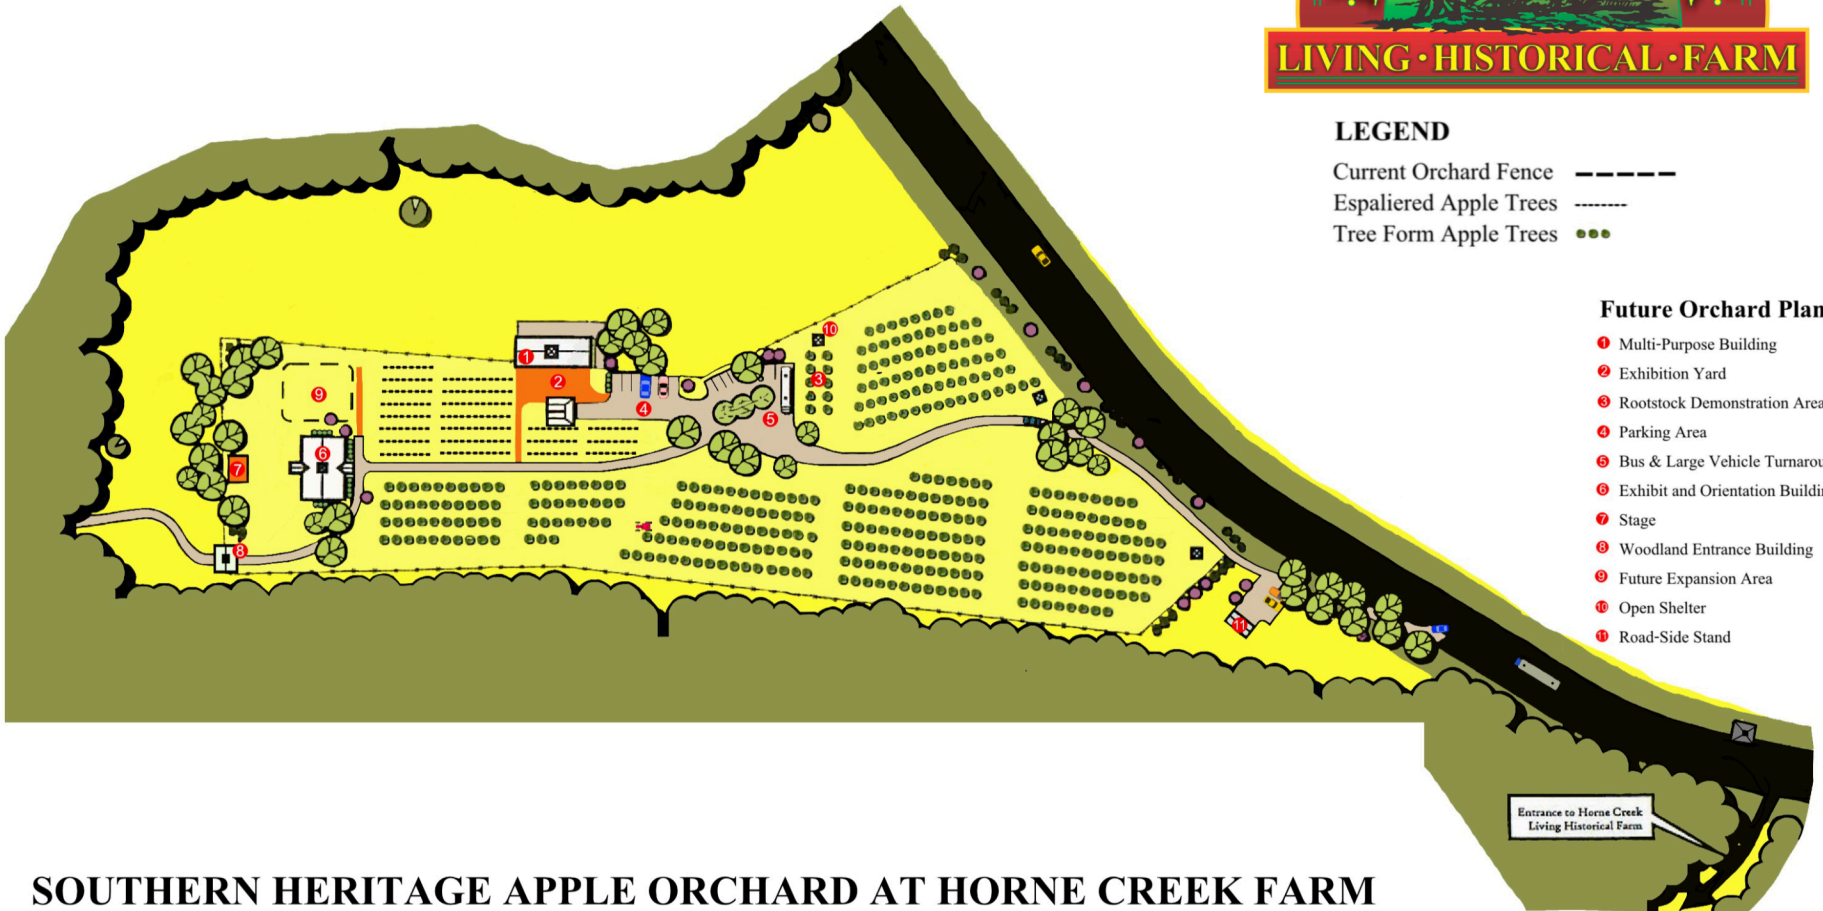

LEGEND

- Current Orchard Fence -----
- Espaliered Apple Trees - - - - -
- Tree Form Apple Trees ●●●

Future Orchard Plans

- 1 Multi-Purpose Building
- 2 Exhibition Yard
- 3 Rootstock Demonstration Area
- 4 Parking Area
- 5 Bus & Large Vehicle Turnaround
- 6 Exhibit and Orientation Building
- 7 Stage
- 8 Woodland Entrance Building
- 9 Future Expansion Area
- 10 Open Shelter
- 11 Road-Side Stand

SOUTHERN HERITAGE APPLE ORCHARD AT HORNE CREEK FARM
PINNACLE - NORTH CAROLINA